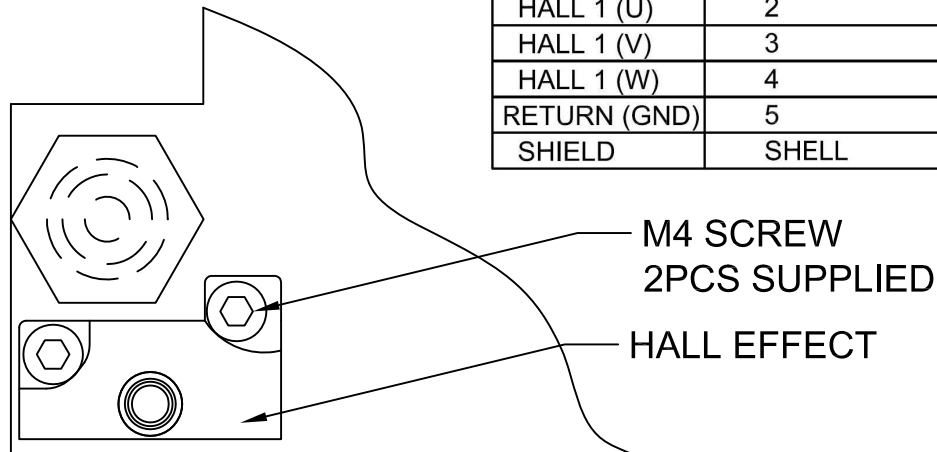

HALL EFFECT WIRING DIAGRAM

FUNCTION	CONNECTOR PIN	LEAD COLOR
+5 VDC	1	RED
HALL 1 (U)	2	ORANGE
HALL 1 (V)	3	YELLOW
HALL 1 (W)	4	BROWN
RETURN (GND)	5	BLACK
SHIELD	SHELL	----

TABLE CONTENTS:

KOLLMORGEN
 HSI²C200-P1
 WWYY RoHS COMPLIANT

BAG LABEL CONTENTS:

HSI²C200-P1
 HALL EFFECT IRONCOR
 CABLE ASSEMBLY

KOLLMORGEN
 HALL EFFECT 400mm WITH CONNECTOR
 HSI²C200-P1
 ASSEMBLY